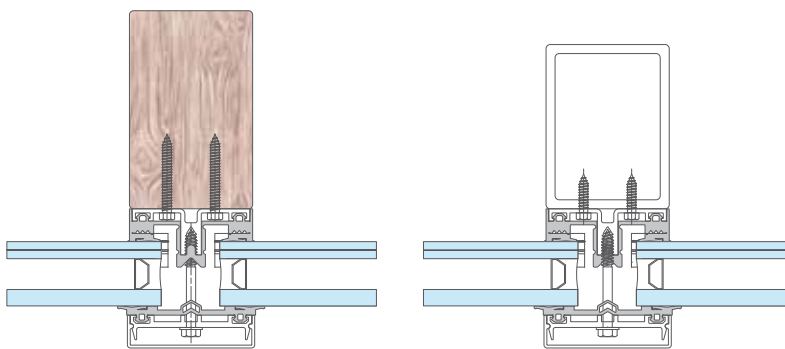

sapa:

buildingsystem

ARCHITECTURAL ALUMINIUM SOLUTIONS

NRGY 62

Innovative curtain walling

MAĞAZASI

2.5m
149

4m
199

PARK
HONDA
ve
NISSAN

YAKINDA
BURAGA
HİZMETİNİZDE

Business PORT

Kiralık

Sabit

NRGY 62 AP applied on wood or Steel

- Façade system designed for vertical and sloped curtain wall applications.
- NRGY 62 AP is to be applied to any steel or timber supporting structure with a width from 60 mm.
- Integrated drainage system using continuous gaskets,